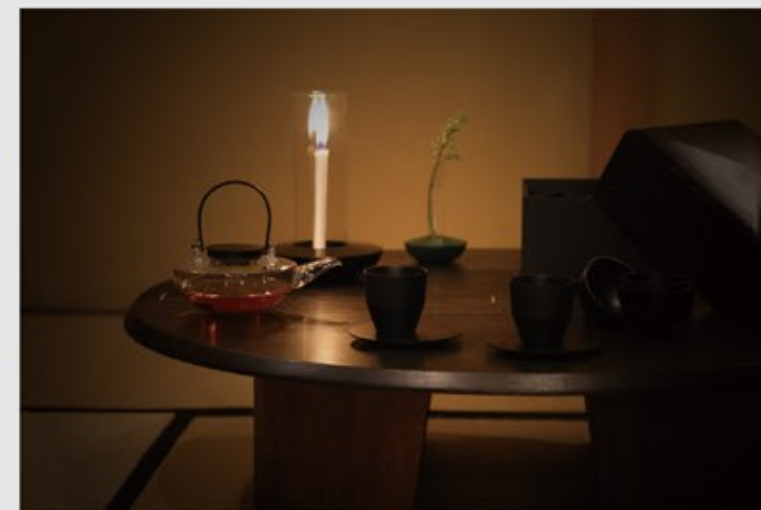

for flowers

BW13-5U Glass Vase (HANANURI)
 φ.84 H.133
 Material: Body/wood, natural lacquer
 Tube/heatproof glass
 Color: WH, BK, R, BR, PI, GR, NA
BW13-5W Glass Vase (FUKIURUSHI)

for candles

BW13-4U Candle Stand (HANANURI)
 φ.158 H.250
 Material: Body/wood, natural lacquer
 Wind shield/heatproof glass
 Color: WH, BK, R, BR, PI, GR, NA
BW13-4W Candle Stand W (FUKIURUSHI)

for small things

BW09-13U Container / FUYU (HANANURI)
 φ.83 H.121
 Material: wood, natural lacquer
 Color: WH, BK, R, BR, PI, GR, NA
BW09-13W Container / FUYU (FUKIURUSHI)

BW09-11U Container / HARU (HANANURI)
 φ.110 H.94
 Material: wood, natural lacquer
 Color: WH, BK, R, BR, PI, GR, NA
BW09-11W Container / HARU (FUKIURUSHI)

BW09-10U Container / SHIKI (HANANURI)
 φ.83 H.121
 Material: wood, natural lacquer
 Color: WH, BK, R, BR, PI, GR, NA
BW09-10W Container / SHIKI (FUKIURUSHI)